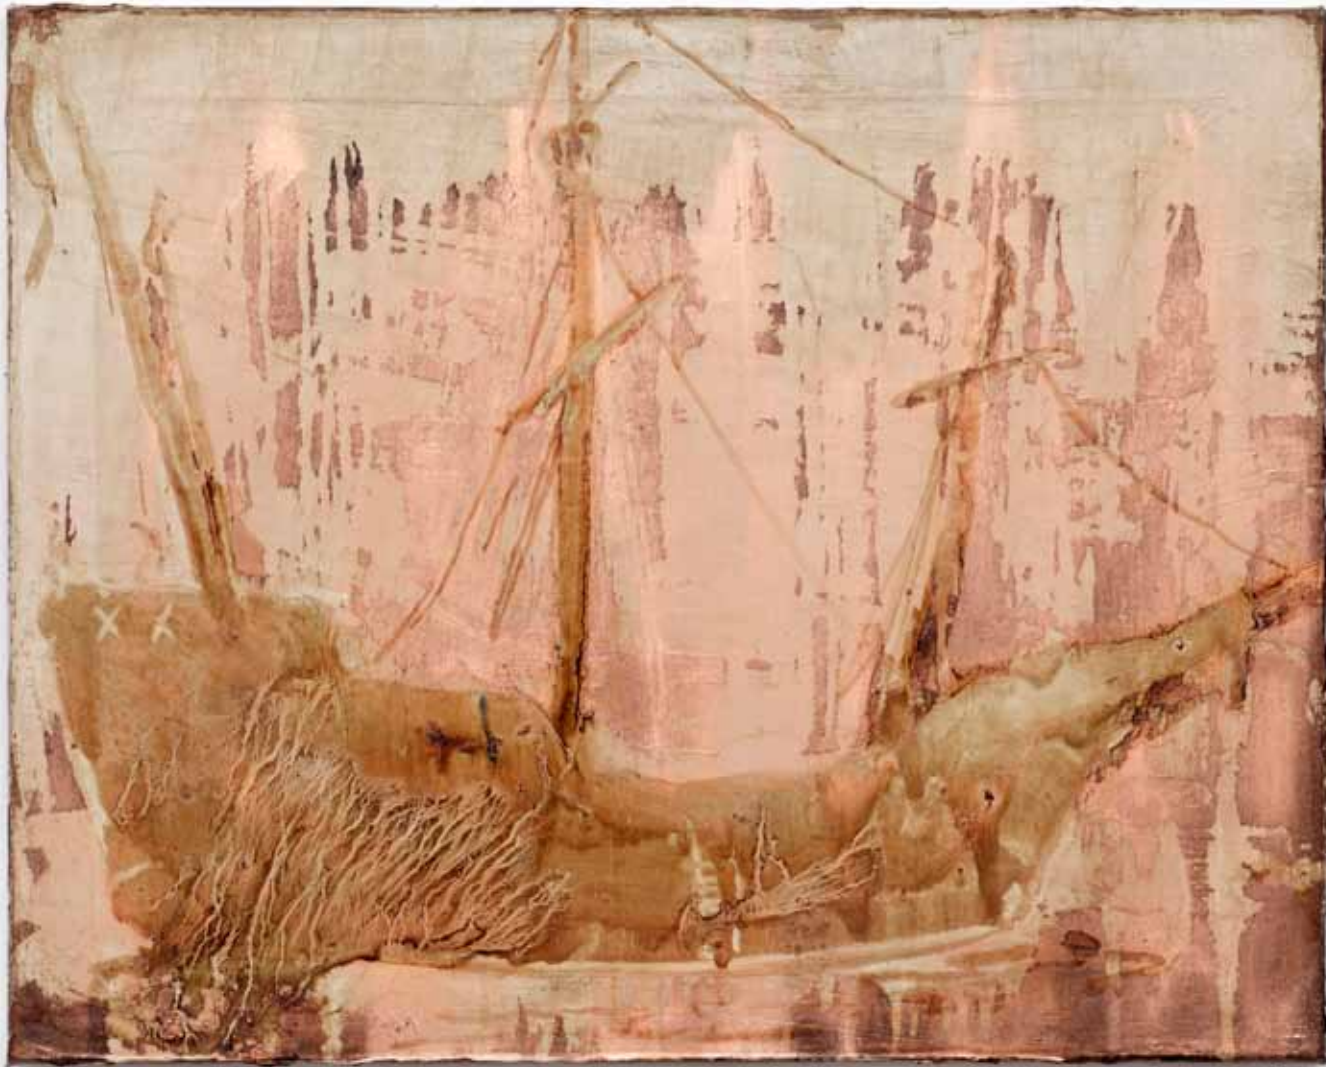

untitled
70 x 60 cm.
bitumen lacquer and ground pigment on canvas
2009

flag study
60 x 48 cm.
bitumen lacquer, enamel and oil on canvas
2010

santa maria (chicago anno 1893)
48 x 60 cm.
bitumen lacquer and copper pigment on canvas
2009